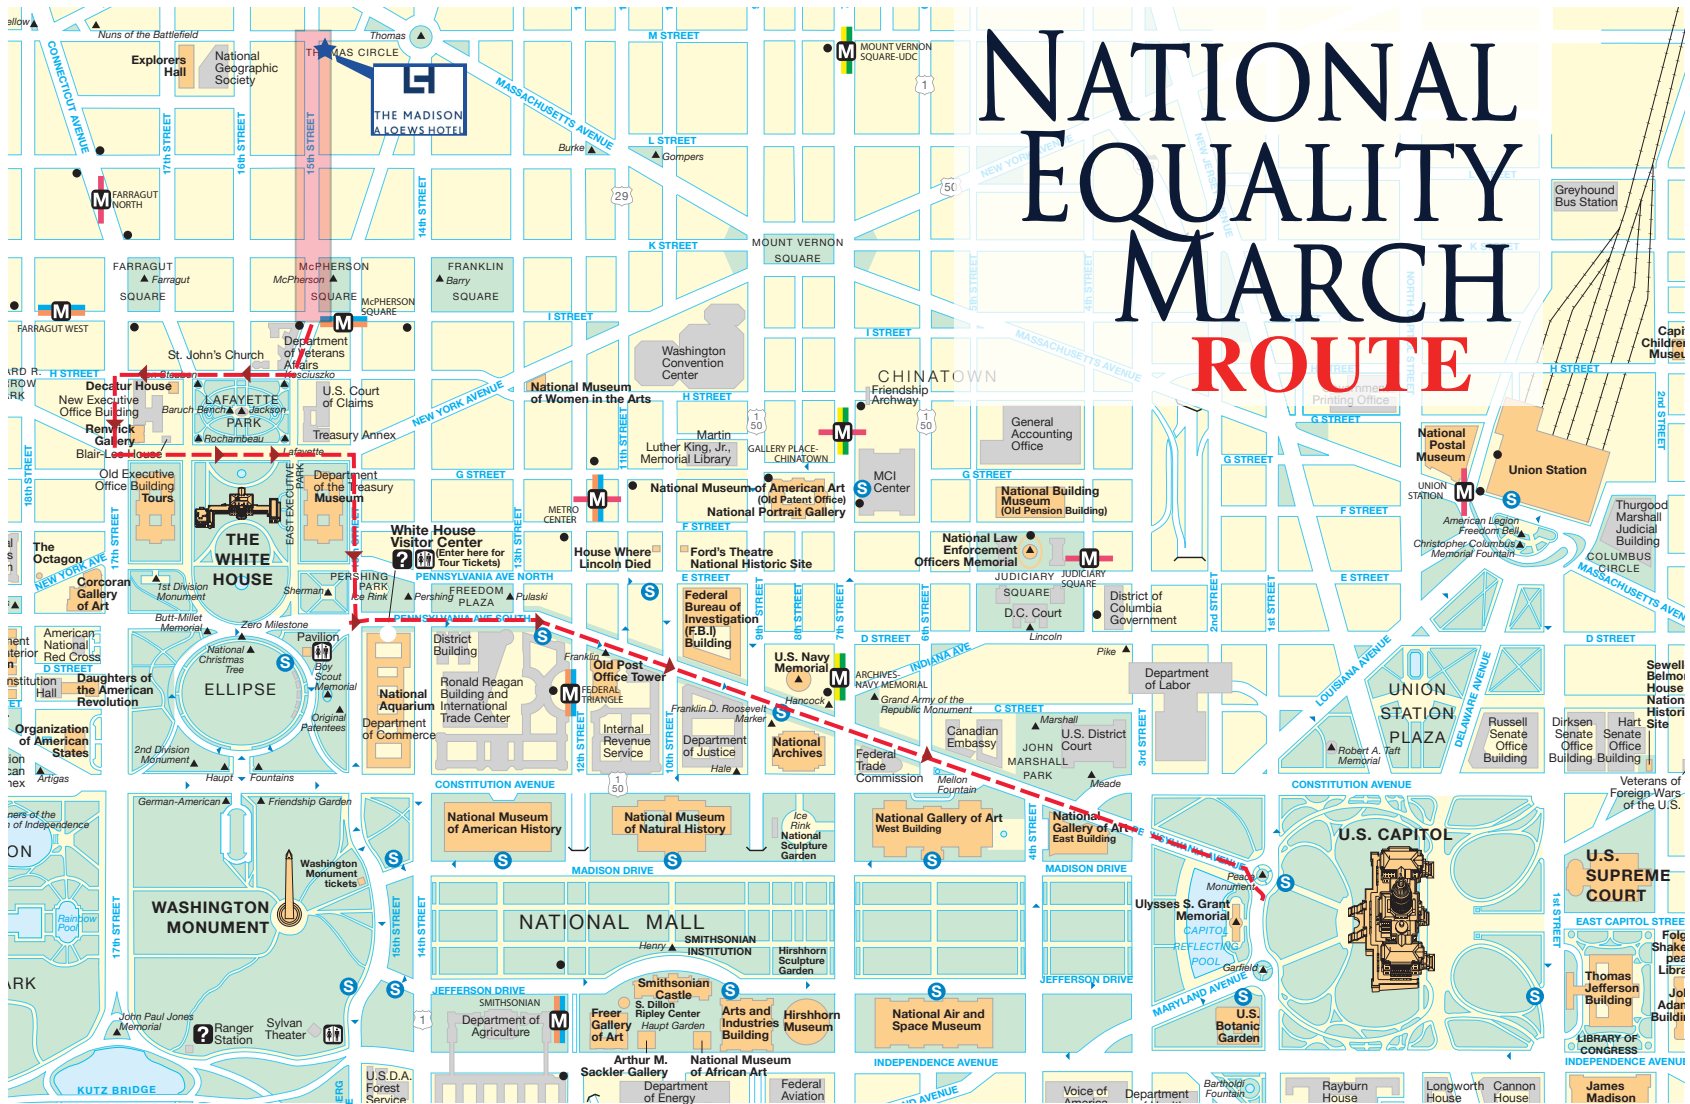

NATIONAL EQUALITY MARCH ROUTE

-  - Gathering Area
-  - March Route
-  - The Madison, a Loews Hotel
Partnering Hotel